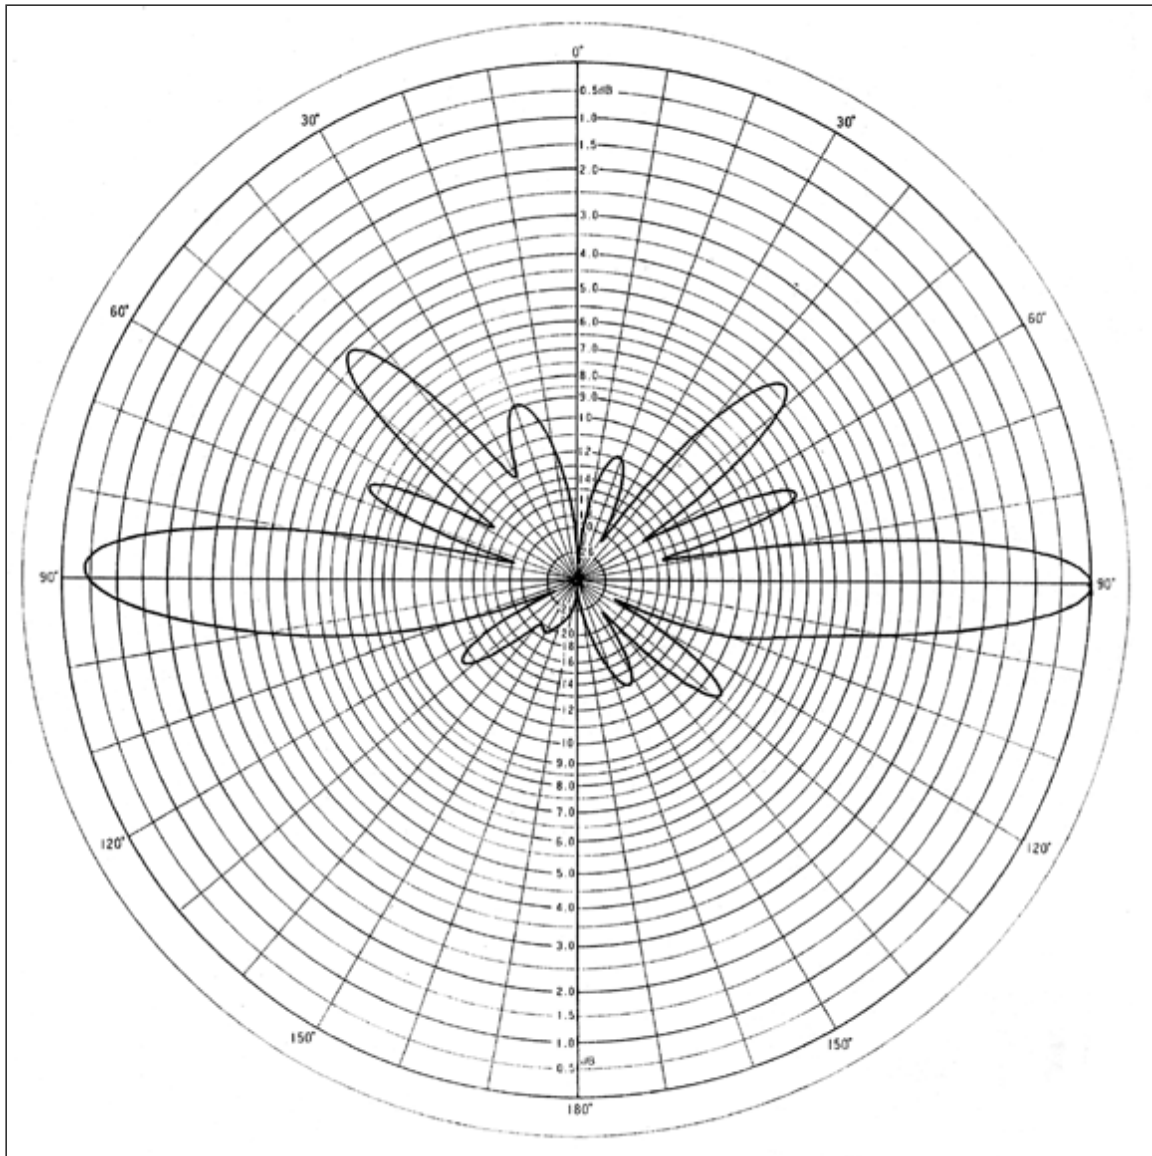

X200A Radiation Pattern E-Plane

450 MHz

147 MHz